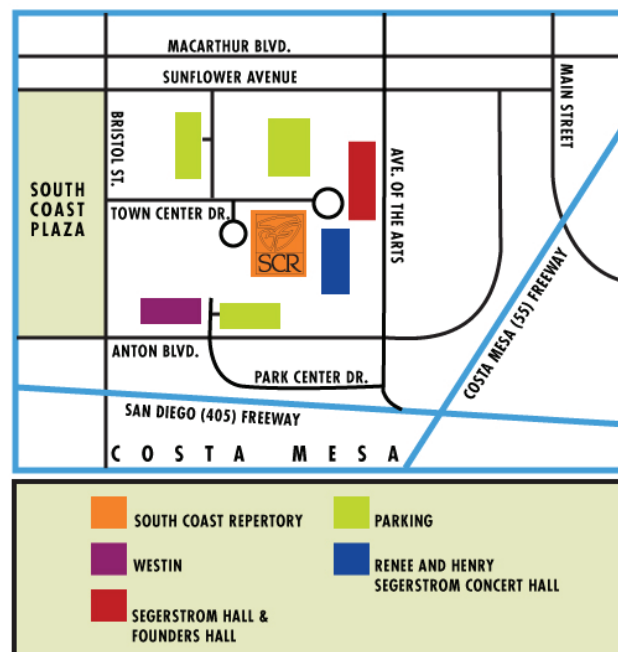

GROUND TRANSPORTATION AND PARKING

John Wayne Airport is only a few miles from the theatre. Please note that the Costa Mesa Marriott does not provide a shuttle service to and from the airport, but both Uber and Lyft are readily available and can pick up and drop off at the Santa Ana airport.

If you fly into Long Beach or LAX, there are shuttle services available, ranging between $40–$100. Travel time from Long Beach is typically 40-90 minutes and from LAX one to two hours, depending on time of day and traffic. Super Shuttle rides may be booked at supershuttle.com.

If you are driving to the festival, we recommend you park at your hotel. Parking is also available in the structure nearest to South Coast Repertory at a rate of $20 per day. Please note that there are not in/out privileges.